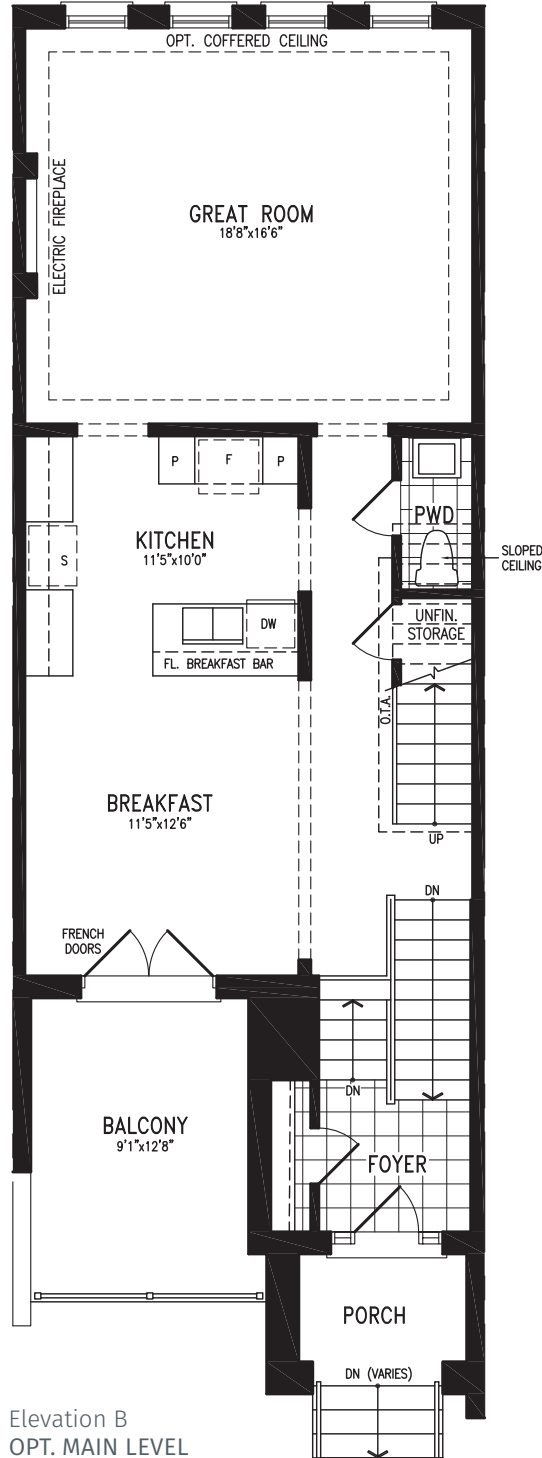

Bodhi

TOWNHOME LIVING

ANANDA

Elevation B | 20' Live-Work Townhome

ANANDA

Elevation B | 20' Live-Work Townhome

1,980 SQ.FT.
+ 559 SQ.FT. future retail

Elevation B
LOWER LEVEL

ANANDA LWTH20-1 (INTERNAL) prices & specifications subject to change without notice. Useable square footage may vary from that stated herein. Artists concept only E. & O. E. © 2023 CountryWide Homes. All rights reserved.

ANANDA

Elevation B | 20' Live-Work Townhome

1,980 SQ.FT.
+ 559 SQ.FT. future retail

Elevation B
MAIN LEVEL

ANANDA LWTH20-1 (INTERNAL) prices & specifications subject to change without notice. Useable square footage may vary from that stated herein. Artists concept only E. & O. E. © 2023 CountryWide Homes. All rights reserved.

ANANDA

Elevation B | 20' Live-Work Townhome

1,980 SQ.FT.
+ 559 SQ.FT. future retail

ANANDA LWTH20-1 (INTERNAL) prices & specifications subject to change without notice. Useable square footage may vary from that stated herein. Artists concept only E. & O. E. © 2023 CountryWide Homes. All rights reserved.