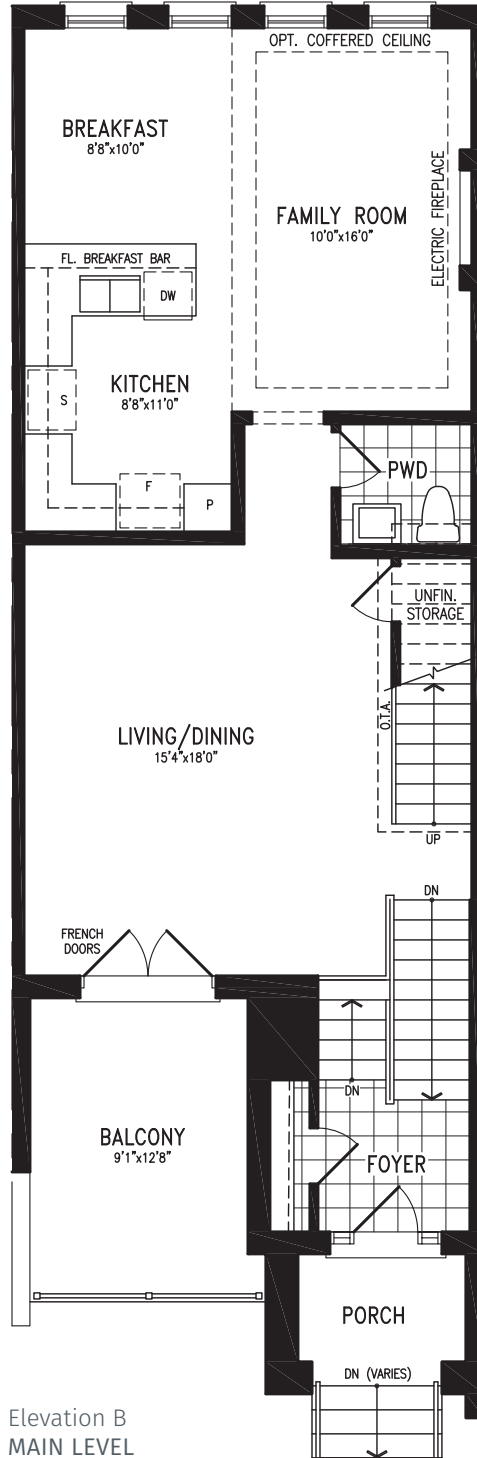

Bodhi

TOWNHOME LIVING

ANANDA

Elevation B | 20' Live-Work Townhome

ANANDA

Elevation B | 20' Live-Work Townhome

1,980 SQ.FT.
+ 559 SQ.FT. future retail

Elevation B
LOWER LEVEL

ANANDA LWTH20-1 (INTERNAL) prices & specifications subject to change without notice. Useable square footage may vary from that stated herein. Artists concept only E. & O. E. © 2023 CountryWide Homes. All rights reserved.

ANANDA

Elevation B | 20' Live-Work Townhome

1,980 SQ.FT.
+ 559 SQ.FT. future retail

Elevation B
MAIN LEVEL

ANANDA LWTH20-1 (INTERNAL) prices & specifications subject to change without notice. Useable square footage may vary from that stated herein. Artists concept only E. & O. E. © 2023 CountryWide Homes. All rights reserved.

ANANDA

Elevation B | 20' Live-Work Townhome

1,980 SQ.FT.
+ 559 SQ.FT. future retail

ANANDA LWTH20-1 (INTERNAL) prices & specifications subject to change without notice. Useable square footage may vary from that stated herein. Artists concept only E. & O. E. © 2023 CountryWide Homes. All rights reserved.