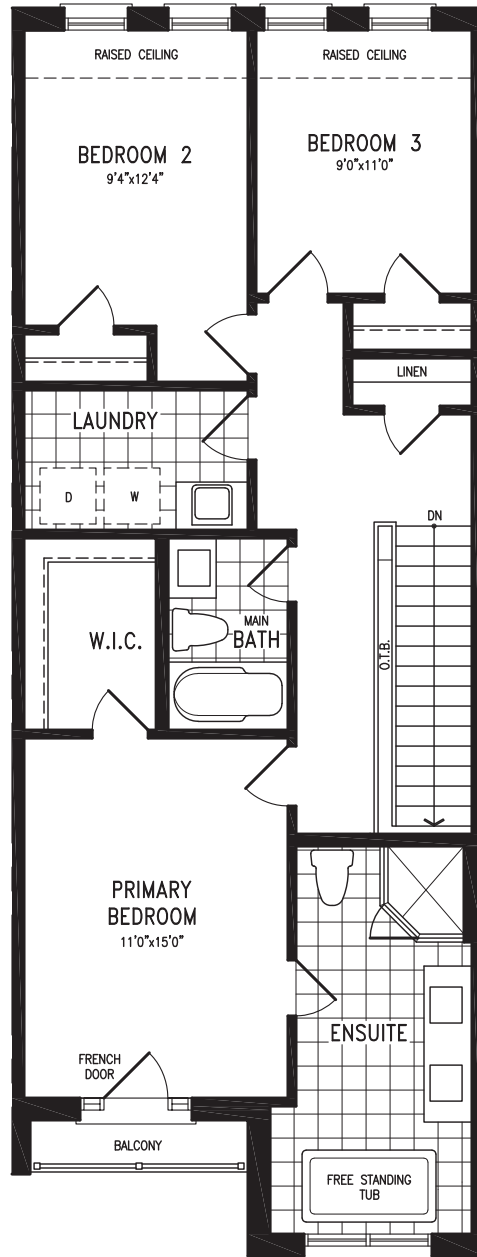

Bodhi

TOWNHOME LIVING

ANANDA

Elevation B | 20' Live-Work Townhome

ANANDA

Elevation B | 20' Live-Work Townhome

1,980 SQ.FT.
+ 559 SQ.FT. future retail

Elevation B
LOWER LEVEL

ANANDA

Elevation B | 20' Live-Work Townhome

1,980 SQ.FT.
+ 559 SQ.FT. future retail

Elevation B
MAIN LEVEL

ANANDA LWTH20-1 (INTERNAL) prices & specifications subject to change without notice. Useable square footage may vary from that stated herein. Artists concept only E. & O. E. © 2023 CountryWide Homes. All rights reserved.

ANANDA

Elevation B | 20' Live-Work Townhome

1,980 SQ.FT.
+ 559 SQ.FT. future retail

ANANDA LWTH20-1 (INTERNAL) prices & specifications subject to change without notice. Useable square footage may vary from that stated herein. Artists concept only E. & O. E. © 2023 CountryWide Homes. All rights reserved.

ANANDA

Elevation B | 20' Live-Work Townhome

1,980 SQ.FT.
+ 559 SQ.FT. future retail

Elevation B
UPPER LEVEL

ANANDA LWTH20-1 (INTERNAL) prices & specifications subject to change without notice. Useable square footage may vary from that stated herein. Artists concept only E. & O. E. © 2023 CountryWide Homes. All rights reserved.