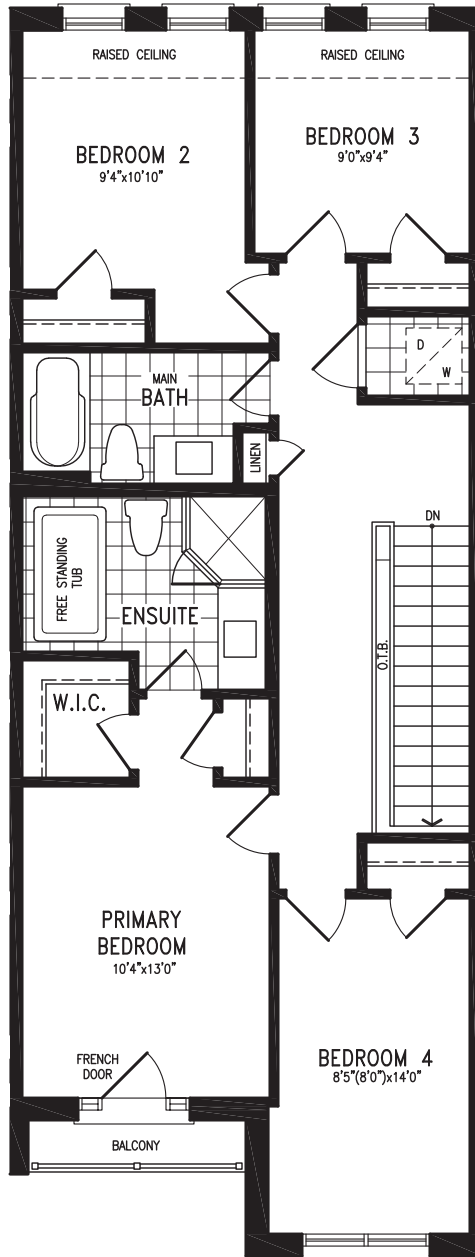

Bodhi

TOWNHOME LIVING

ANANDA

Elevation B | 20' Live-Work Townhome

ANANDA

Elevation B | 20' Live-Work Townhome

1,980 SQ.FT.
+ 559 SQ.FT. future retail

Elevation B
LOWER LEVEL

ANANDA

Elevation B | 20' Live-Work Townhome

1,980 SQ.FT.
+ 559 SQ.FT. future retail

ANANDA LWTH20-1 (INTERNAL) prices & specifications subject to change without notice. Useable square footage may vary from that stated herein. Artists concept only E. & O. E. © 2023 CountryWide Homes. All rights reserved.

ANANDA

Elevation B | 20' Live-Work Townhome

1,980 SQ.FT.
+ 559 SQ.FT. future retail

Elevation B
UPPER LEVEL

ANANDA LWTH20-1 (INTERNAL) prices & specifications subject to change without notice. Useable square footage may vary from that stated herein. Artists concept only E. & O. E. © 2023 CountryWide Homes. All rights reserved.

ANANDA

Elevation B | 20' Live-Work Townhome

1,980 SQ.FT.
+ 559 SQ.FT. future retail

Elevation B
OPT. UPPER LEVEL
4 BEDROOM

ANANDA LWTH20-1 (INTERNAL) prices & specifications subject to change without notice. Useable square footage may vary from that stated herein. Artists concept only E. & O. E. © 2023 CountryWide Homes. All rights reserved.