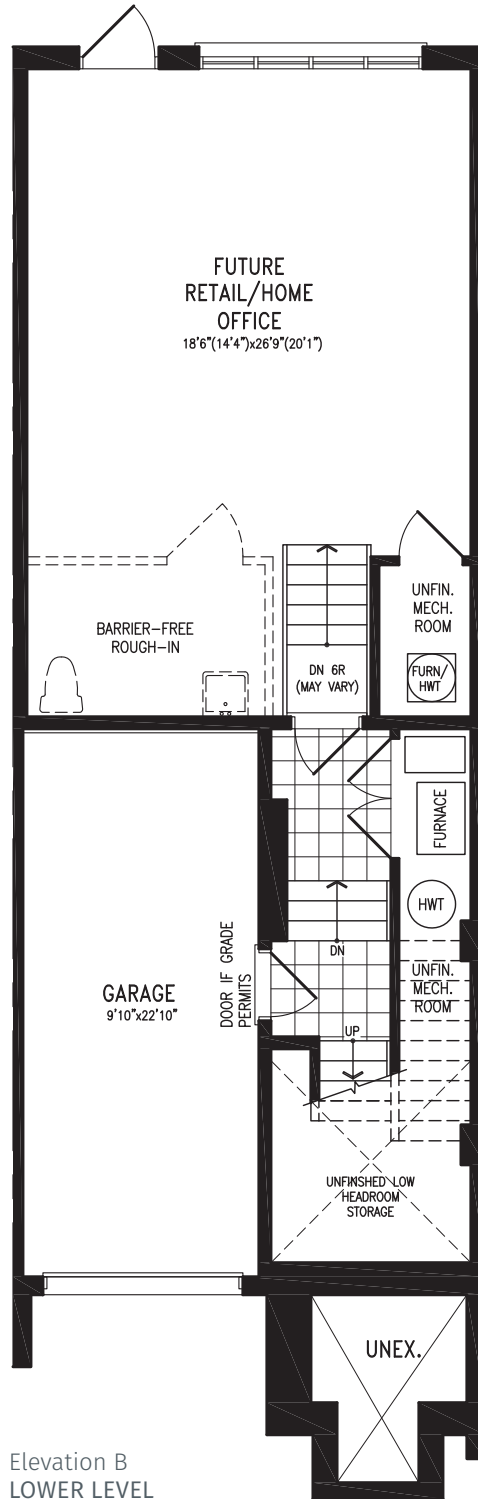

Bodhi

TOWNHOME LIVING

ANANDA

Elevation B | 20' Live-Work Townhome

ANANDA

Elevation B | 20' Live-Work Townhome

1,980 SQ.FT.
+ 559 SQ.FT. future retail

Elevation B
LOWER LEVEL

ANANDA LWTH20-1 (INTERNAL) prices & specifications subject to change without notice. Useable square footage may vary from that stated herein. Artists concept only E. & O. E. © 2023 CountryWide Homes. All rights reserved.

ANANDA

Elevation B | 20' Live-Work Townhome

1,980 SQ.FT.
+ 559 SQ.FT. future retail

Elevation B
MAIN LEVEL

ANANDA LWTH20-1 (INTERNAL) prices & specifications subject to change without notice. Useable square footage may vary from that stated herein. Artists concept only E. & O. E. © 2023 CountryWide Homes. All rights reserved.

ANANDA

Elevation B | 20' Live-Work Townhome

1,980 SQ.FT.
+ 559 SQ.FT. future retail

ANANDA LWTH20-1 (INTERNAL) prices & specifications subject to change without notice. Useable square footage may vary from that stated herein. Artists concept only E. & O. E. © 2023 CountryWide Homes. All rights reserved.