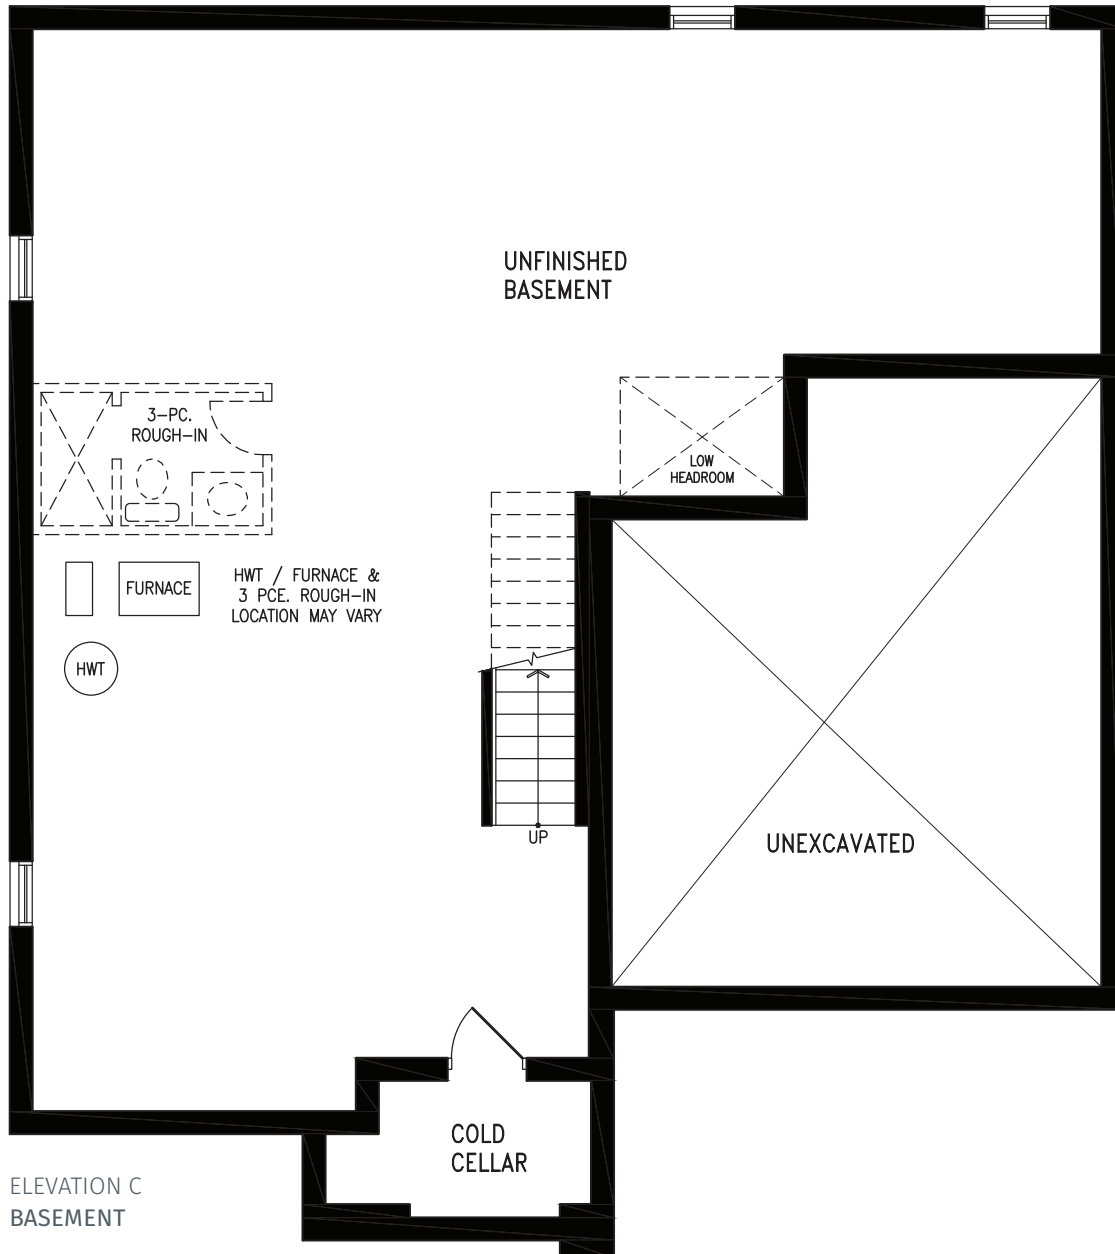

SIMCOE
LANDING

MATILDA

Elevation C | 50' Singles | 2,801 SQ. FT.

MATILDA

Elevation C | 50' Singles

2,801 SQ. FT.

MATILDA SL50-1 prices & specifications subject to change without notice. Useable square footage may vary from that stated herein. Artists concept only E.&O.E. © 2022 CountryWide Homes. All rights reserved.

MATILDA

Elevation C | 50' Singles

2,801 SQ. FT.

ELEVATION C
SECOND FLOOR

MATILDA SL50-1 prices & specifications subject to change without notice. Useable square footage may vary from that stated herein. Artists concept only E.&O.E. © 2022 CountryWide Homes. All rights reserved.

MATILDA

Elevation C | 50' Singles

2,801 SQ. FT.

ELEVATION C
BASEMENT

MATILDA SL50-1 prices & specifications subject to change without notice. Useable square footage may vary from that stated herein. Artists concept only E.&O.E. © 2022 CountryWide Homes. All rights reserved.