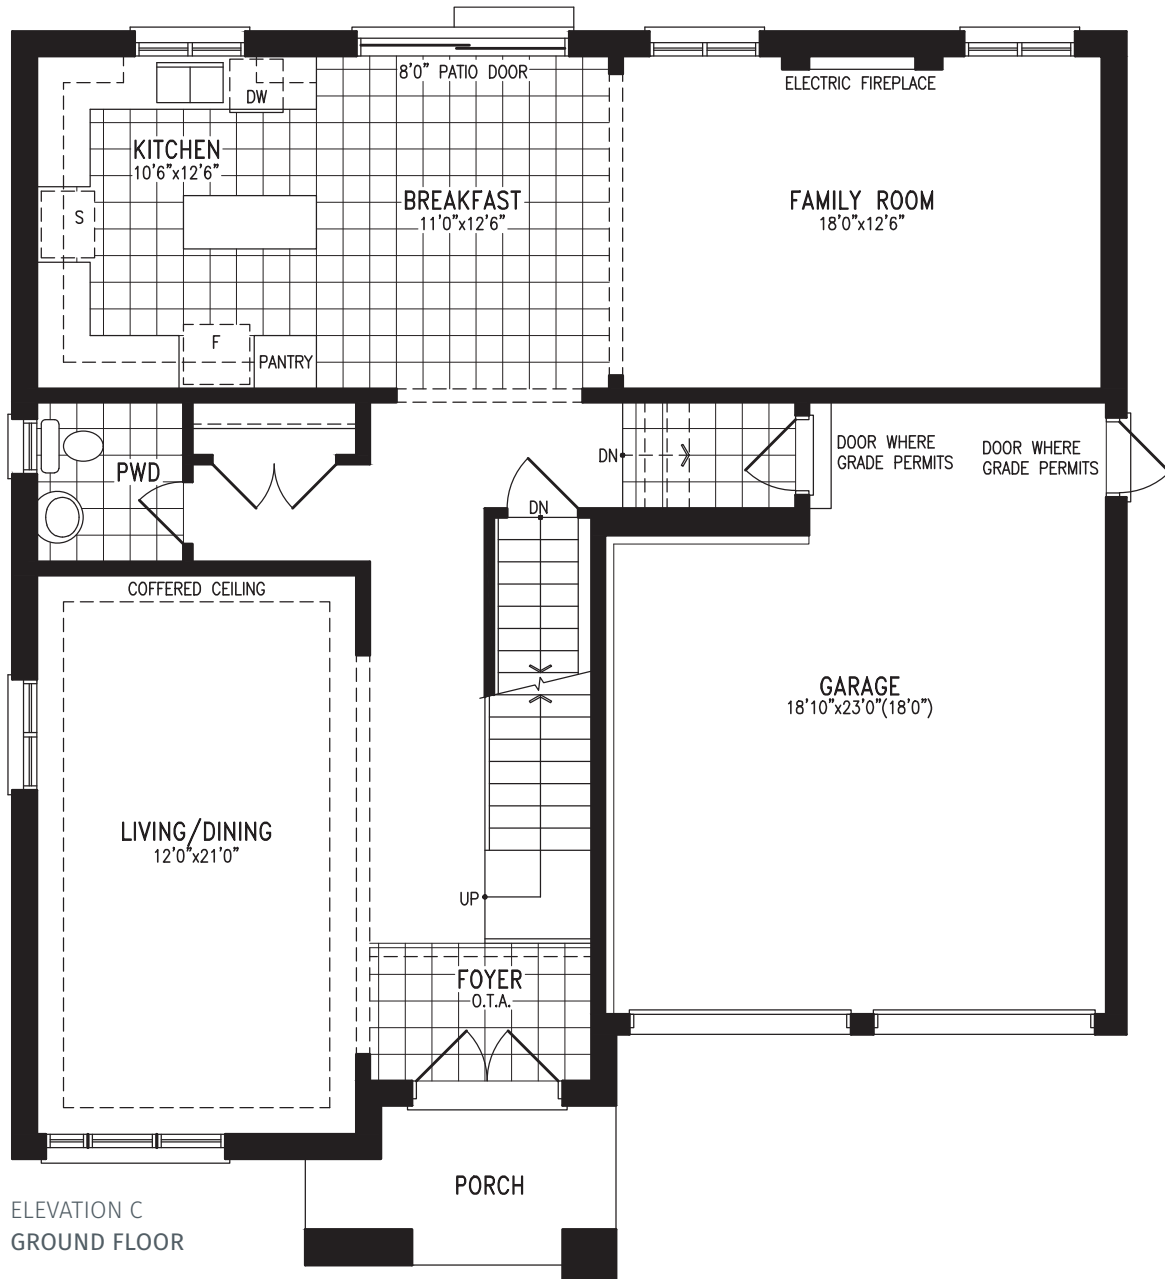

SIMCOE
LANDING

MATILDA

Elevation C | 50' Singles | 2,801 SQ. FT.

MATILDA

Elevation C | 50' Singles

2,801 SQ. FT.

MATILDA SL50-1 prices & specifications subject to change without notice. Useable square footage may vary from that stated herein. Artists concept only E.&O.E. © 2022 CountryWide Homes. All rights reserved.

MATILDA

Elevation C | 50' Singles

2,801 SQ. FT.

ELEVATION C
SECOND FLOOR

MATILDA SL50-1 prices & specifications subject to change without notice. Useable square footage may vary from that stated herein. Artists concept only E.&O.E. © 2022 CountryWide Homes. All rights reserved.

MATILDA

Elevation C | 50' Singles

2,801 SQ. FT.

ELEVATION C
BASEMENT

MATILDA SL50-1 prices & specifications subject to change without notice. Useable square footage may vary from that stated herein. Artists concept only E.&O.E. © 2022 CountryWide Homes. All rights reserved.