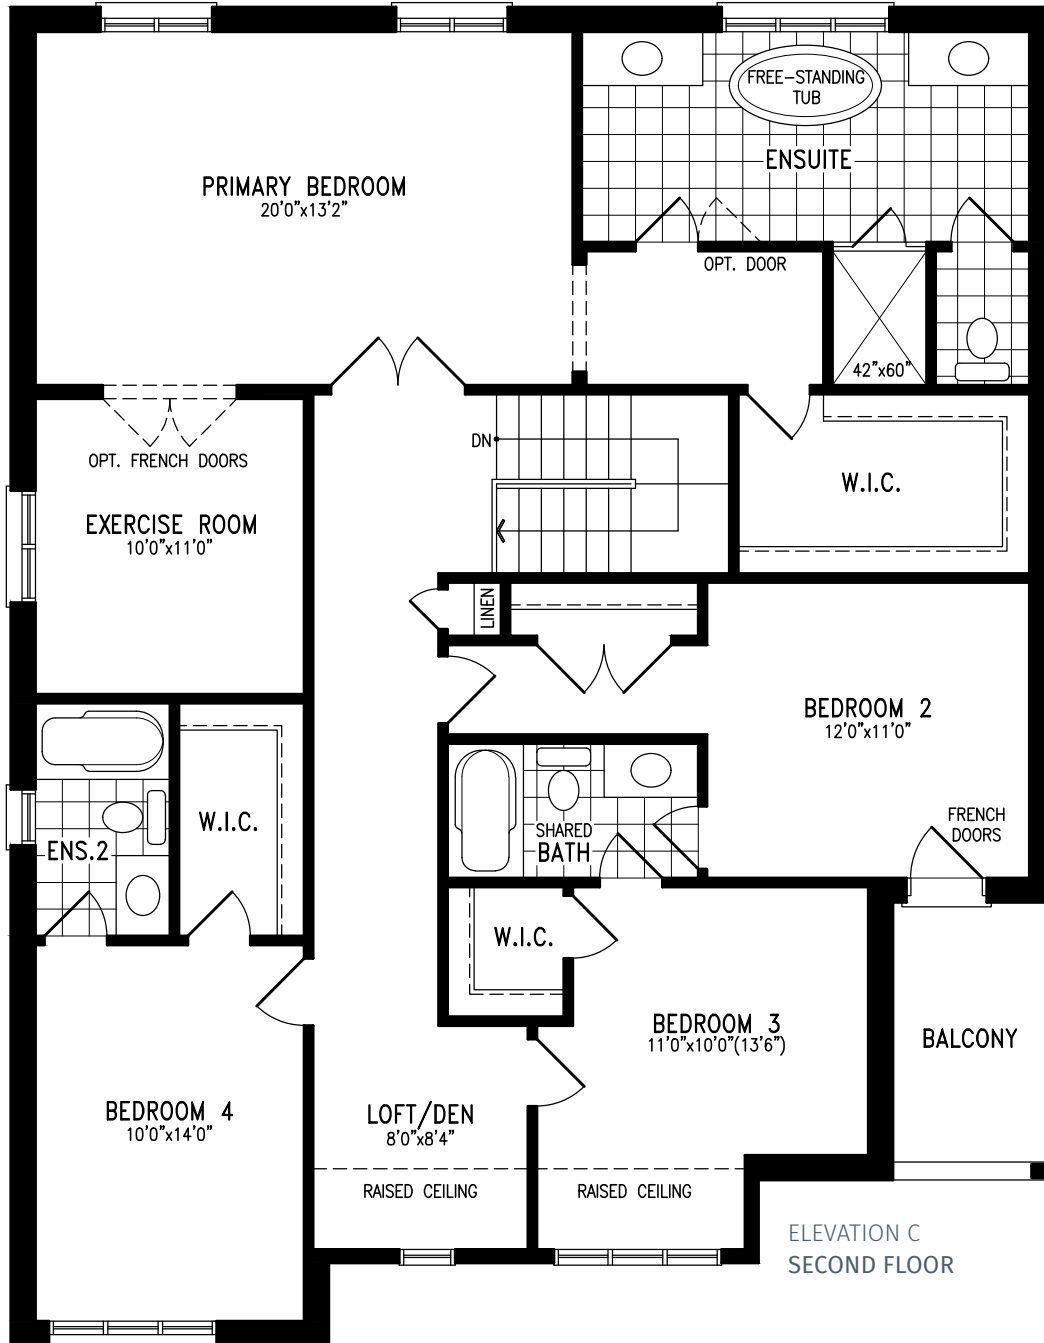

SIMCOE
LANDING

VICTORIA

Elevation C | 45' Singles | 3,212 SQ. FT.

VICTORIA

Elevation C | 45' Singles

3,212 SQ. FT.

VICTORIA SL45-4 prices & specifications subject to change without notice. Useable square footage may vary from that stated herein. Artists concept only E.&O.E. © 2022 CountryWide Homes. All rights reserved.

VICTORIA

Elevation C | 45' Singles

3,212 SQ. FT.

VICTORIA SL45-4 prices & specifications subject to change without notice. Useable square footage may vary from that stated herein. Artists concept only E.&O.E. © 2022 CountryWide Homes. All rights reserved.