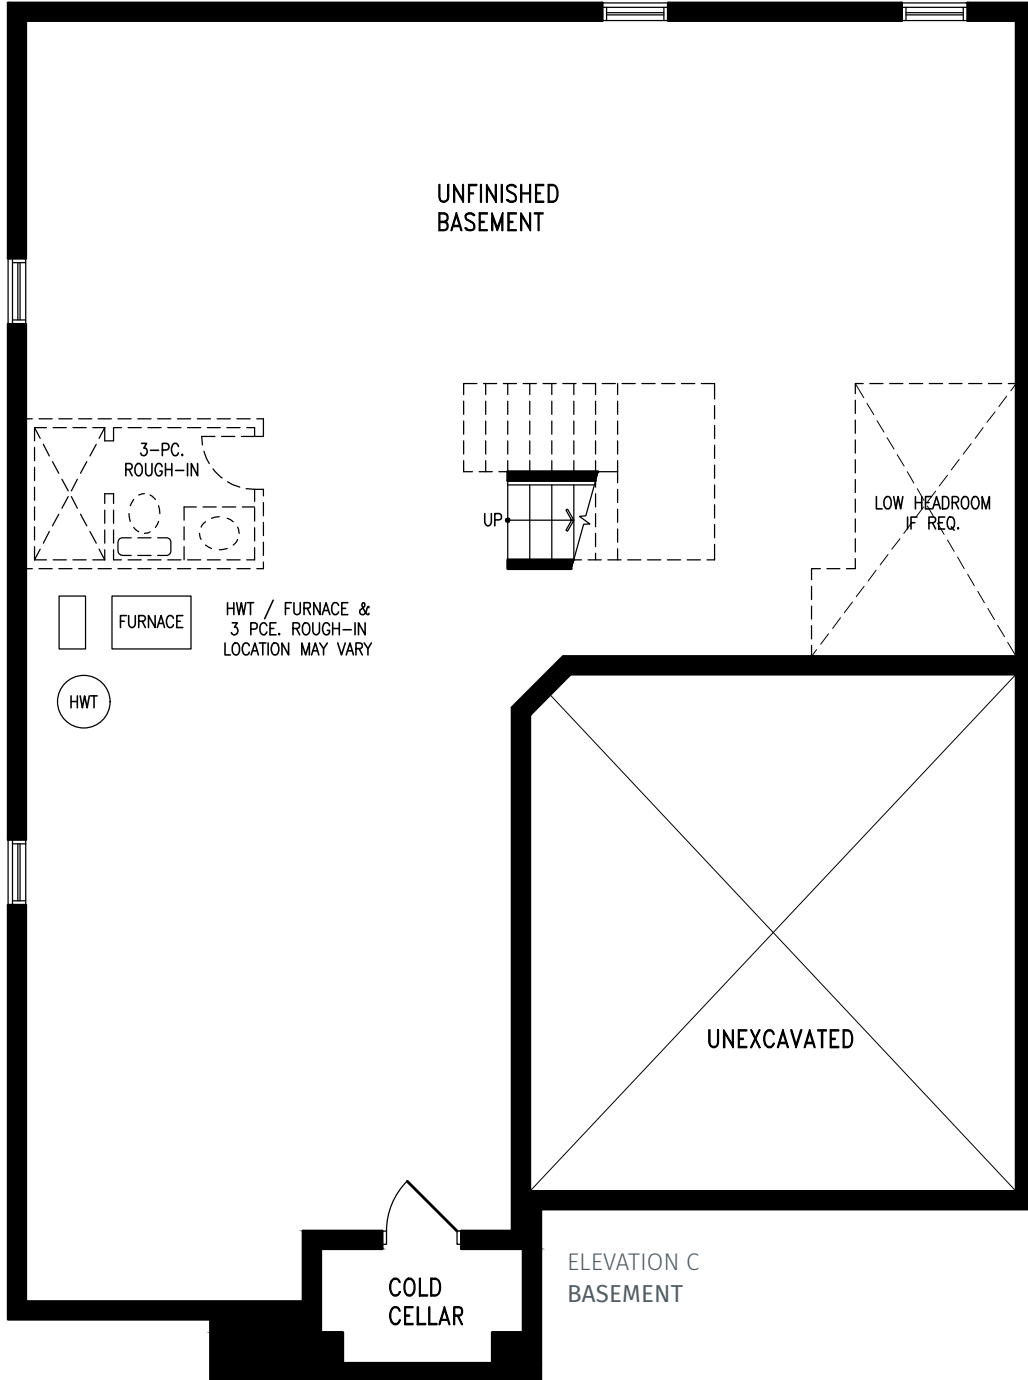

SIMCOE
LANDING

VICTORIA

Elevation C | 45' Singles | 3,212 SQ. FT.

VICTORIA

Elevation C | 45' Singles

3,212 SQ. FT.

VICTORIA SL45-4 prices & specifications subject to change without notice. Useable square footage may vary from that stated herein. Artists concept only E.&O.E. © 2022 CountryWide Homes. All rights reserved.

VICTORIA

Elevation C | 45' Singles

3,212 SQ. FT.

VICTORIA SL45-4 prices & specifications subject to change without notice. Useable square footage may vary from that stated herein. Artists concept only E.&O.E. © 2022 CountryWide Homes. All rights reserved.