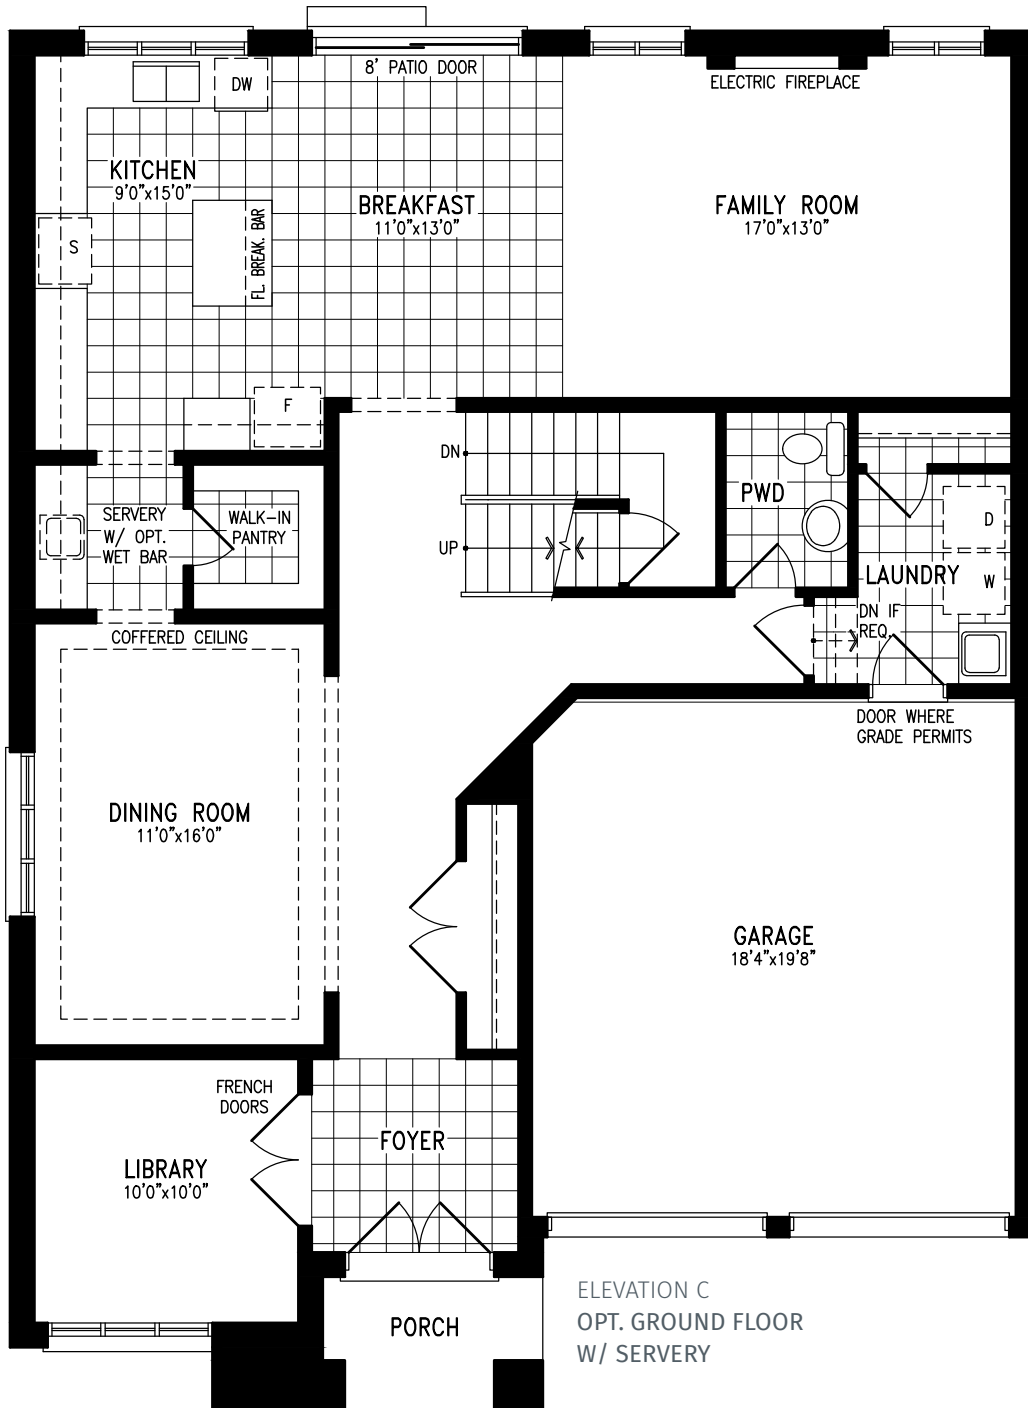

SIMCOE
LANDING

VICTORIA

Elevation C | 45' Singles | 3,212 SQ. FT.

VICTORIA

Elevation C | 45' Singles

3,212 SQ. FT.

VICTORIA SL45-4 prices & specifications subject to change without notice. Useable square footage may vary from that stated herein. Artists concept only E.&O.E. © 2022 CountryWide Homes. All rights reserved.

VICTORIA

Elevation C | 45' Singles

3,212 SQ. FT.

VICTORIA SL45-4 prices & specifications subject to change without notice. Useable square footage may vary from that stated herein. Artists concept only E.&O.E. © 2022 CountryWide Homes. All rights reserved.