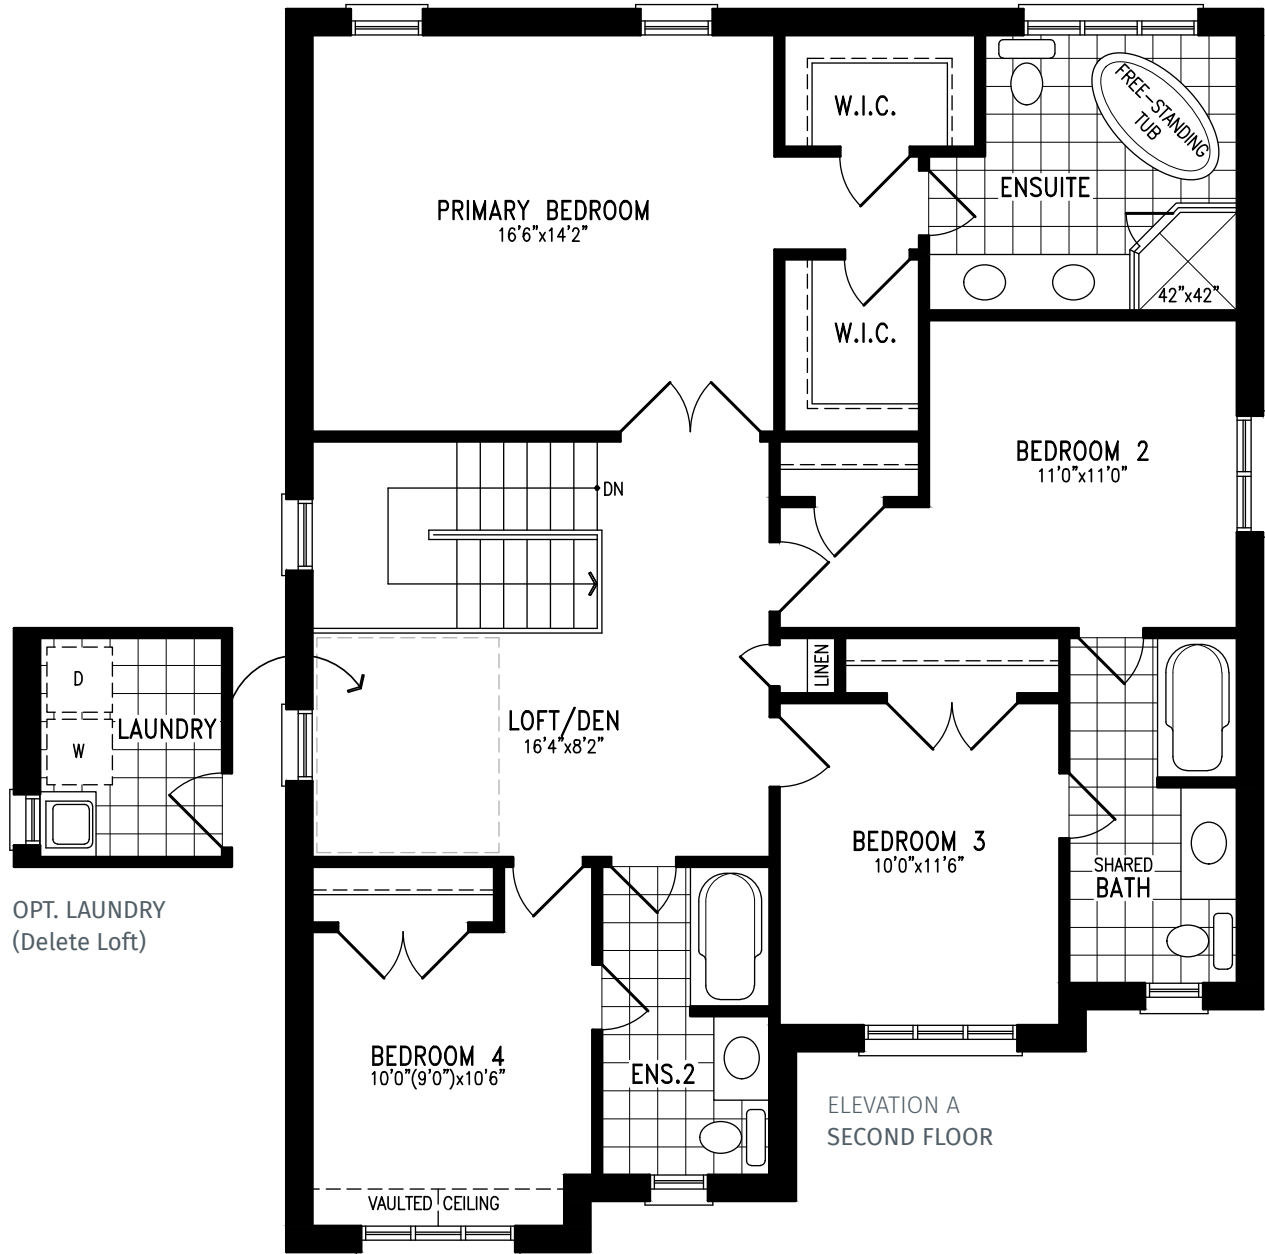

# ANNE

Elevation A | 45' Singles | 2,498 SQ. FT.

# ANNE

Elevation A | 45' Singles

2,498 SQ. FT.

ANNE SL45-1 prices & specifications subject to change without notice. Useable square footage may vary from that stated herein. Artists concept only E.&O.E. © 2022 CountryWide Homes. All rights reserved.