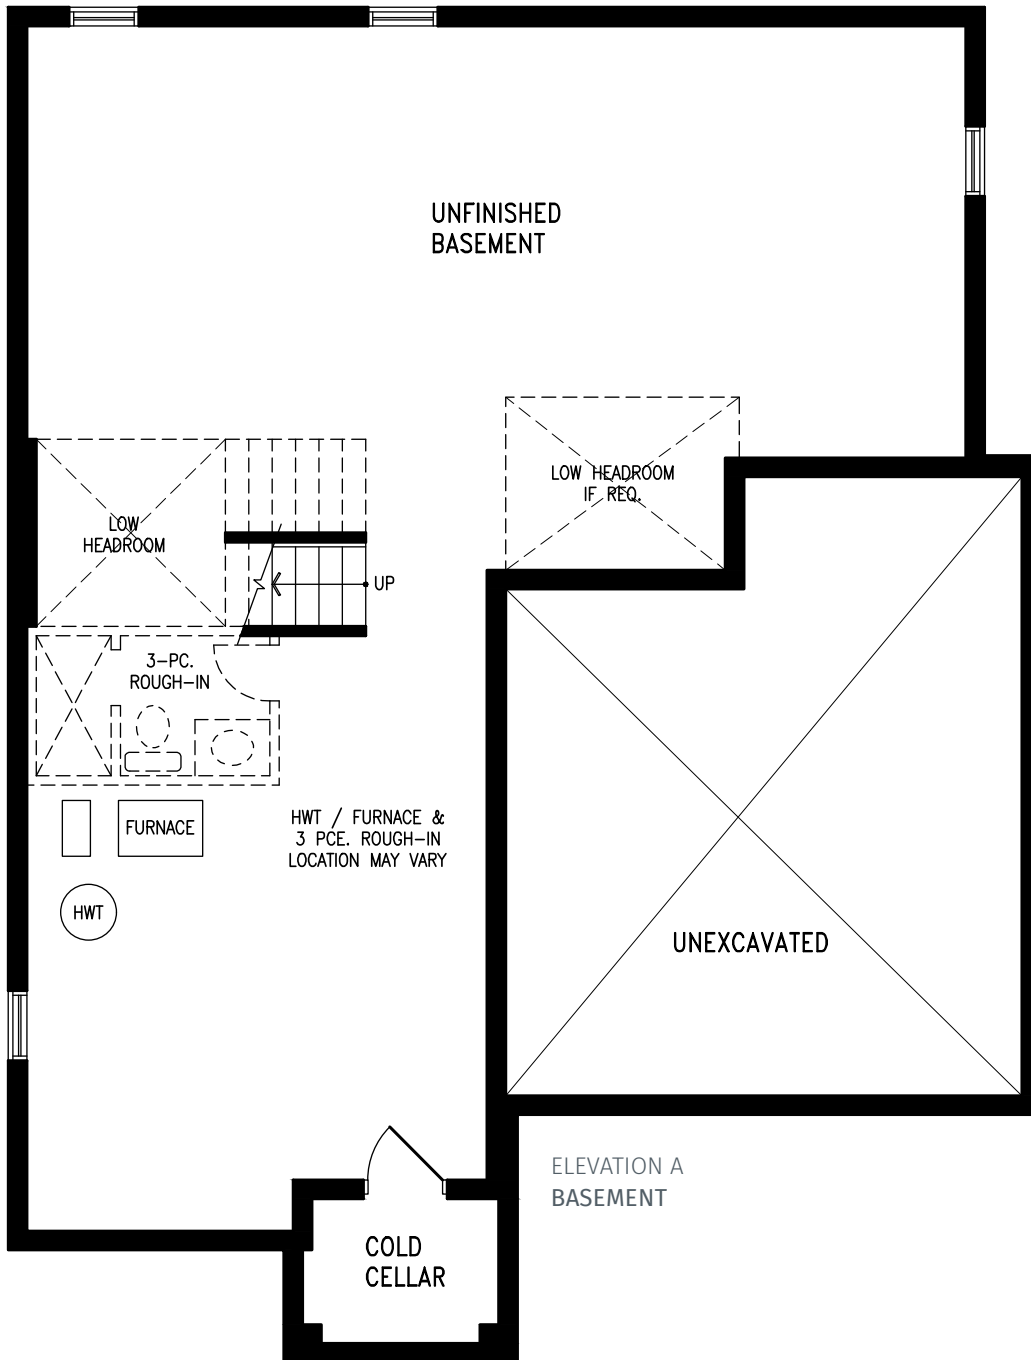

# ANNE

Elevation A | 45' Singles | 2,498 SQ. FT.

# ANNE

Elevation A | 45' Singles

2,498 SQ. FT.

ANNE SL45-1 prices & specifications subject to change without notice. Useable square footage may vary from that stated herein. Artists concept only E.&O.E. © 2022 CountryWide Homes. All rights reserved.