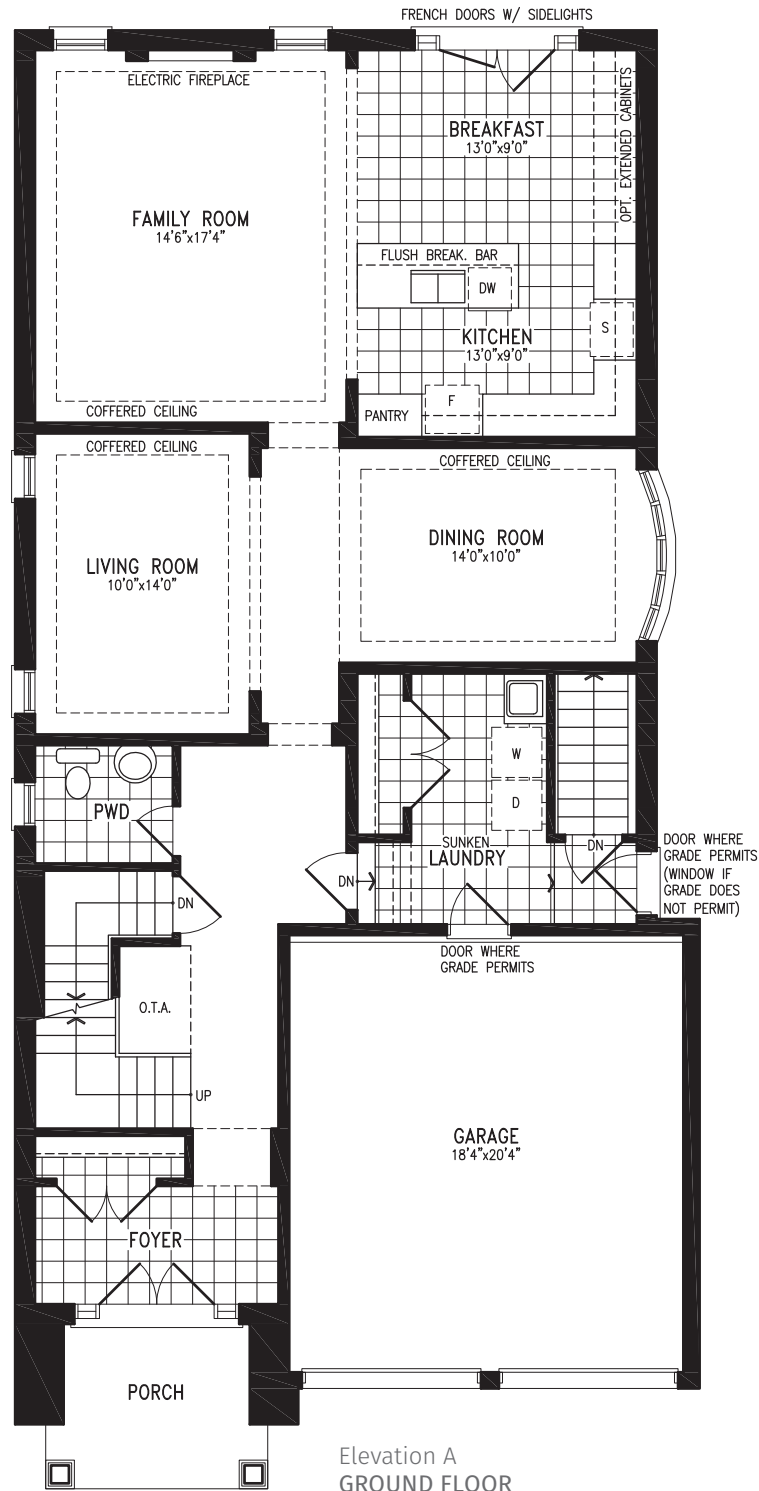

THE BARBERA

Elevation A | 40' model

3,311 SQ. FT.

AVAILABLE FOR LOTS:

THE BARBERA

Elevation A | 40' model

3,311 SQ. FT.

KH40-13 THE BARBERA prices & specifications subject to change without notice. Useable square footage may vary from that stated herein. Artists concept only E. & O. E. © April 2021 CountryWide Homes. All rights reserved.

THE BARBERA

Elevation A | 40' model

3,311 SQ. FT.

KH40-13 THE BARBERA prices & specifications subject to change without notice. Useable square footage may vary from that stated herein. Artists concept only E. & O. E. © April 2021 CountryWide Homes. All rights reserved.

THE BARBERA

Elevation A | 40' model

3,311 SQ. FT.

Elevation A
BASEMENT

KH40-13 THE BARBERA prices & specifications subject to change without notice. Useable square footage may vary from that stated herein. Artists concept only E. & O. E. © April 2021 CountryWide Homes. All rights reserved.