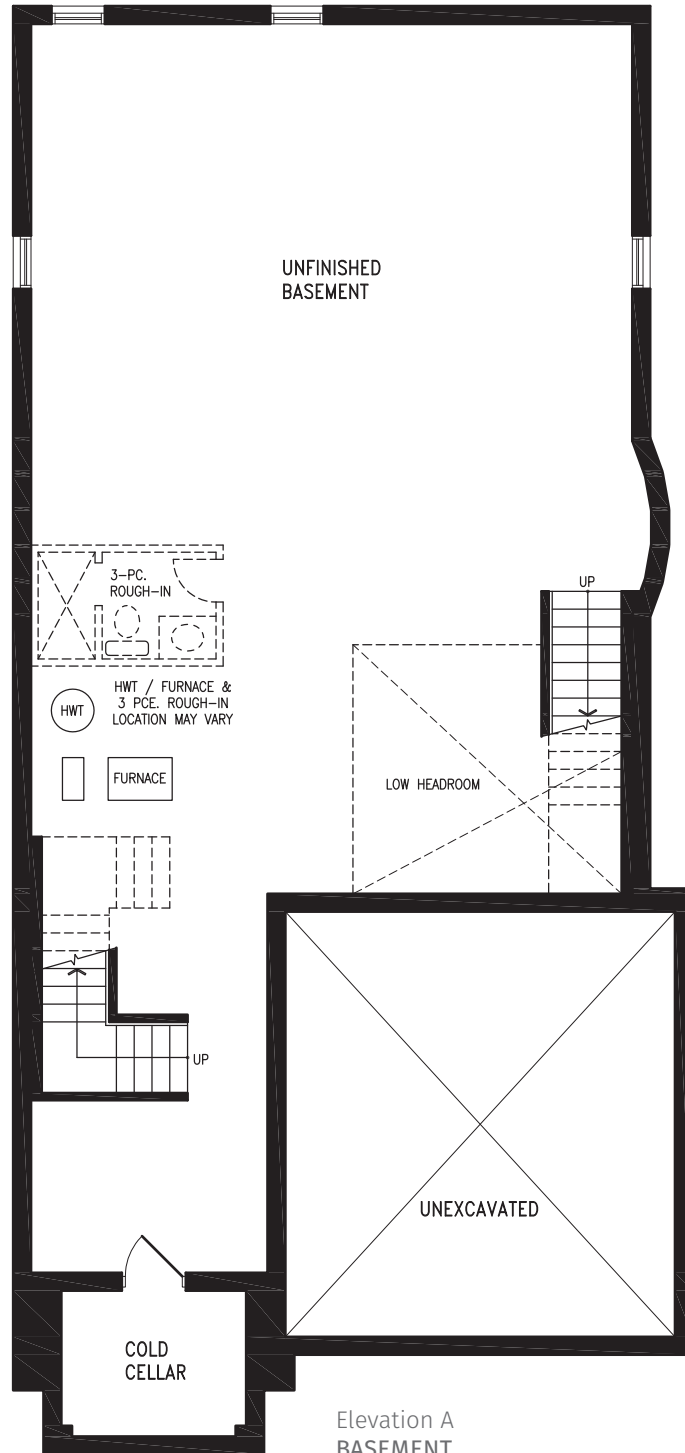

THE BARBERA

Elevation A | 40' model

3,311 SQ. FT.

AVAILABLE FOR LOTS:

THE BARBERA

Elevation A | 40' model

3,311 SQ. FT.

KH40-13 THE BARBERA prices & specifications subject to change without notice. Useable square footage may vary from that stated herein. Artists concept only E. & O. E. © April 2021 CountryWide Homes. All rights reserved.

THE BARBERA

Elevation A | 40' model

3,311 SQ. FT.

KH40-13 THE BARBERA prices & specifications subject to change without notice. Useable square footage may vary from that stated herein. Artists concept only E. & O. E. © April 2021 CountryWide Homes. All rights reserved.

THE BARBERA

Elevation A | 40' model

3,311 SQ. FT.

Elevation A
BASEMENT

KH40-13 THE BARBERA prices & specifications subject to change without notice. Useable square footage may vary from that stated herein. Artists concept only E. & O. E. © April 2021 CountryWide Homes. All rights reserved.