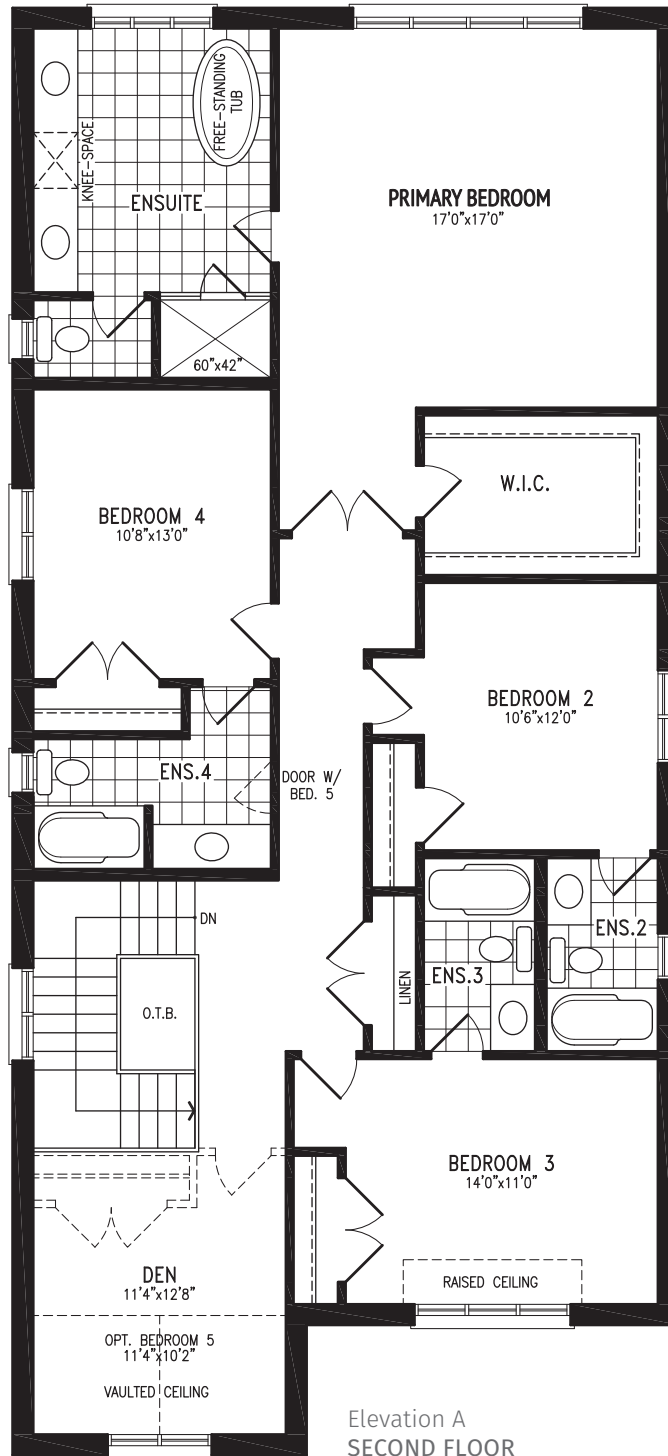

THE BARBERA

Elevation A | 40' model

3,311 SQ. FT.

AVAILABLE FOR LOTS:

THE BARBERA

Elevation A | 40' model

3,311 SQ. FT.

KH40-13 THE BARBERA prices & specifications subject to change without notice. Useable square footage may vary from that stated herein. Artists concept only E. & O. E. © April 2021 CountryWide Homes. All rights reserved.

THE BARBERA

Elevation A | 40' model

3,311 SQ. FT.

KH40-13 THE BARBERA prices & specifications subject to change without notice. Useable square footage may vary from that stated herein. Artists concept only E. & O. E. © April 2021 CountryWide Homes. All rights reserved.

THE BARBERA

Elevation A | 40' model

3,311 SQ. FT.

Elevation A
BASEMENT

KH40-13 THE BARBERA prices & specifications subject to change without notice. Useable square footage may vary from that stated herein. Artists concept only E. & O. E. © April 2021 CountryWide Homes. All rights reserved.