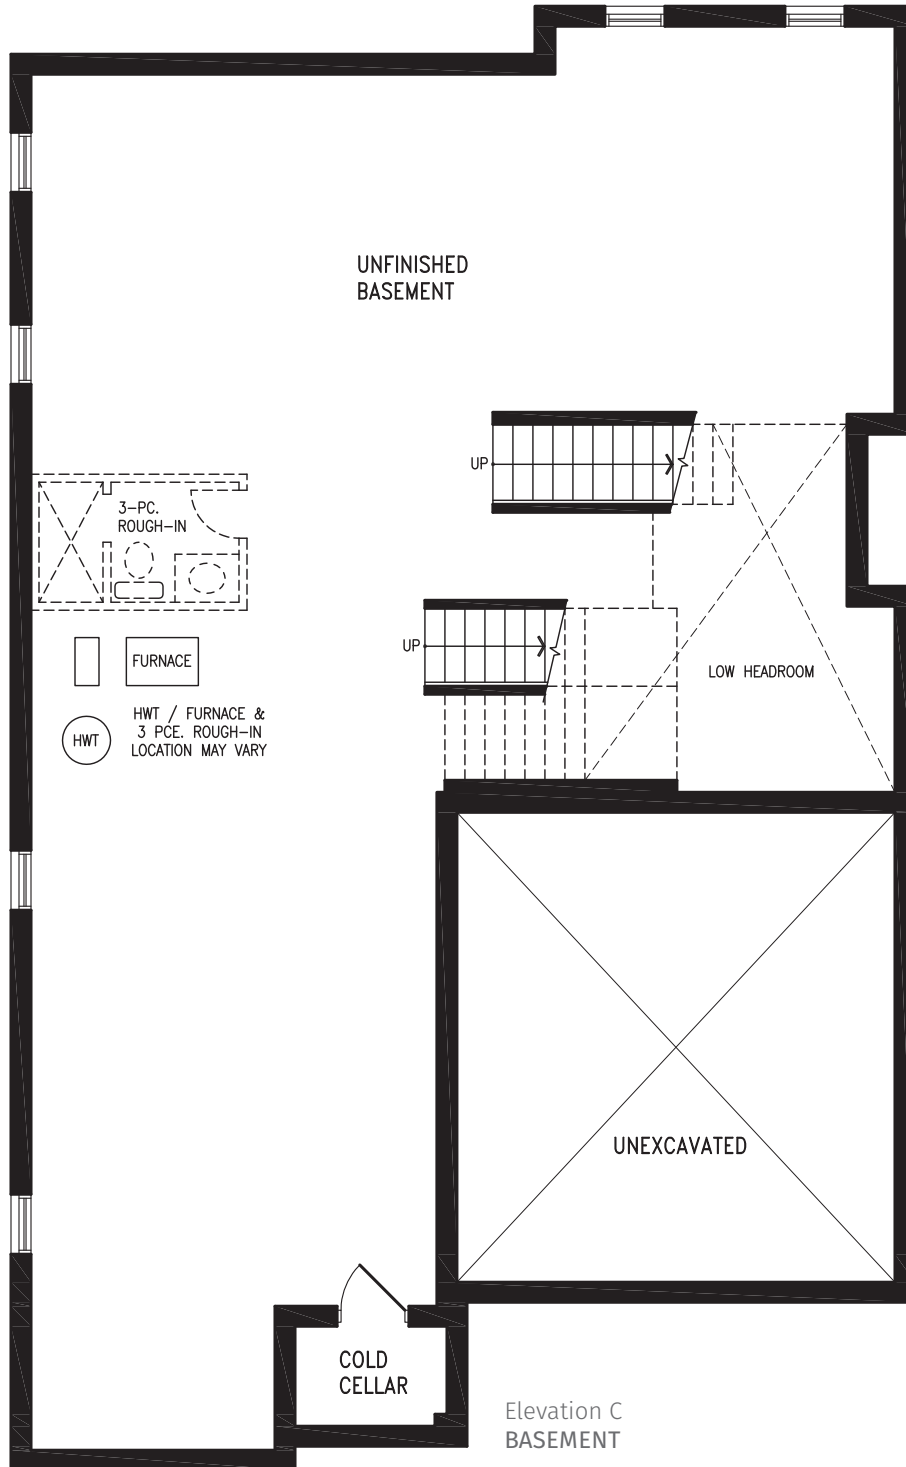

THE FRASCATI

Elevation C | 46' model

3,535 SQ. FT.

AVAILABLE FOR LOTS:

THE FRASCATI

3,535 SQ. FT.

Elevation C | 46' model

THE FRASCATI KH46-1 prices & specifications subject to change without notice. Useable square footage may vary from that stated herein. Artists concept only E. & O. E. © June 2021 CountryWide Homes. All rights reserved.

THE FRASCATI

Elevation C | 46' model

3,535 SQ. FT.

THE FRASCATI KH46-1 prices & specifications subject to change without notice. Useable square footage may vary from that stated herein. Artists concept only E. & O. E. © June 2021 CountryWide Homes. All rights reserved.