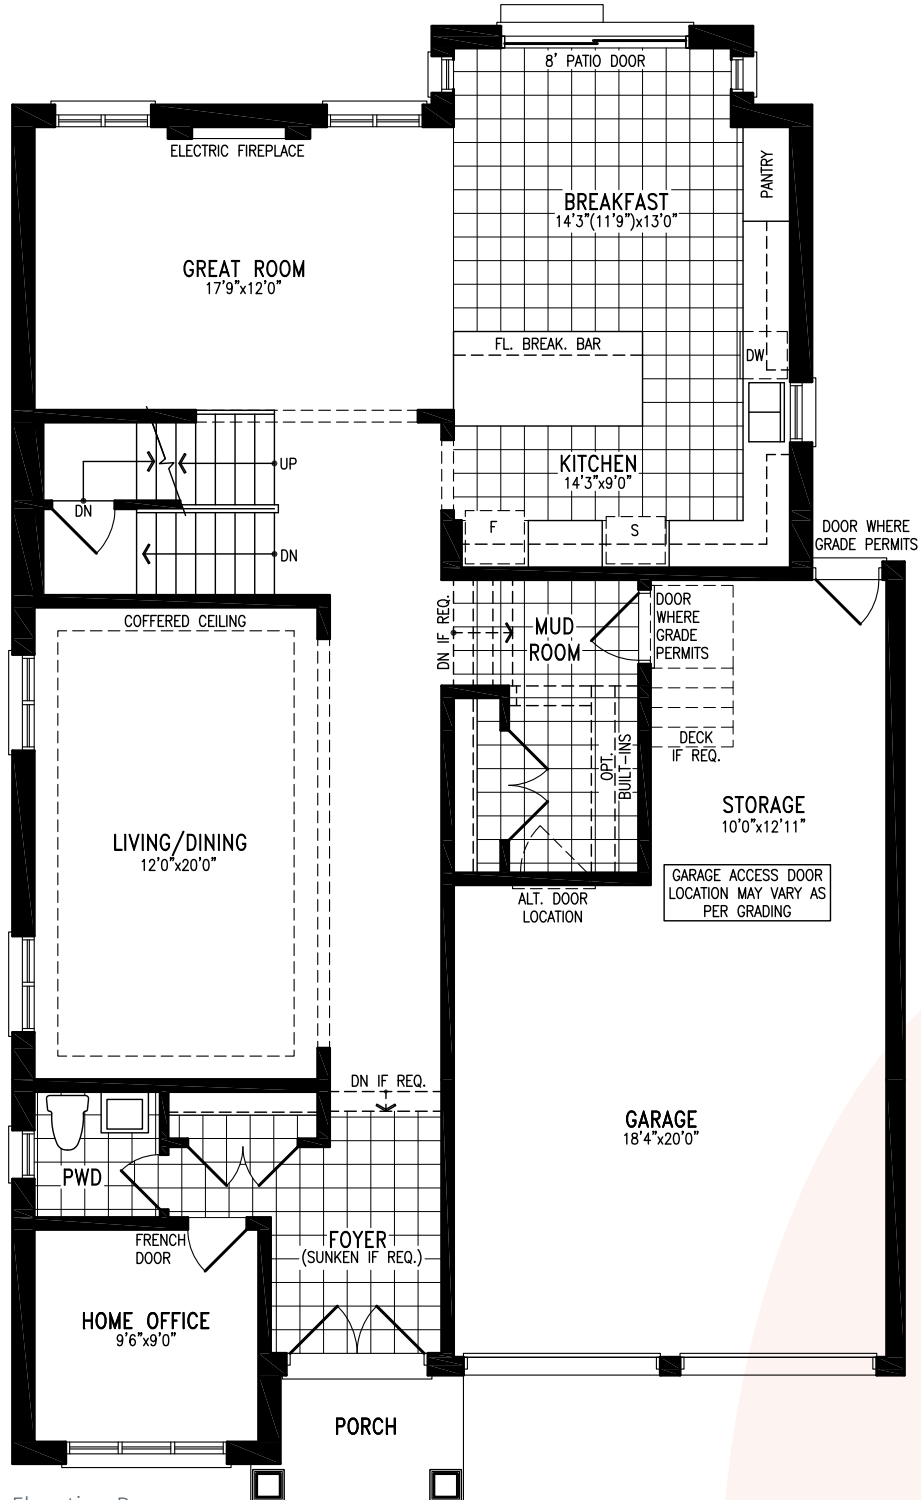

**MIDHURST**  
VALLEY

44' SINGLES COLLECTION

# JORDYN

Elevation B | 3,287 sq. ft.

**COUNTRYWIDE**

MIDHURST  
VALLEY

44' SINGLES COLLECTION

# JORDYN

Elevation B | 3,287 sq. ft.

Elevation B  
**GROUND FLOOR**

THE JORDYN 44-2 prices & specifications subject to change without notice. Useable square footage may vary from that stated herein. Artists concept only E.&O.E. © September 2021 CountryWide Homes. All rights reserved.

# JORDYN

Elevation B | 3,287 sq. ft.

Elevation B  
**SECOND FLOOR**

THE JORDYN 44-2 prices & specifications subject to change without notice. Useable square footage may vary from that stated herein. Artists concept only E.&O.E. © September 2021 CountryWide Homes. All rights reserved.