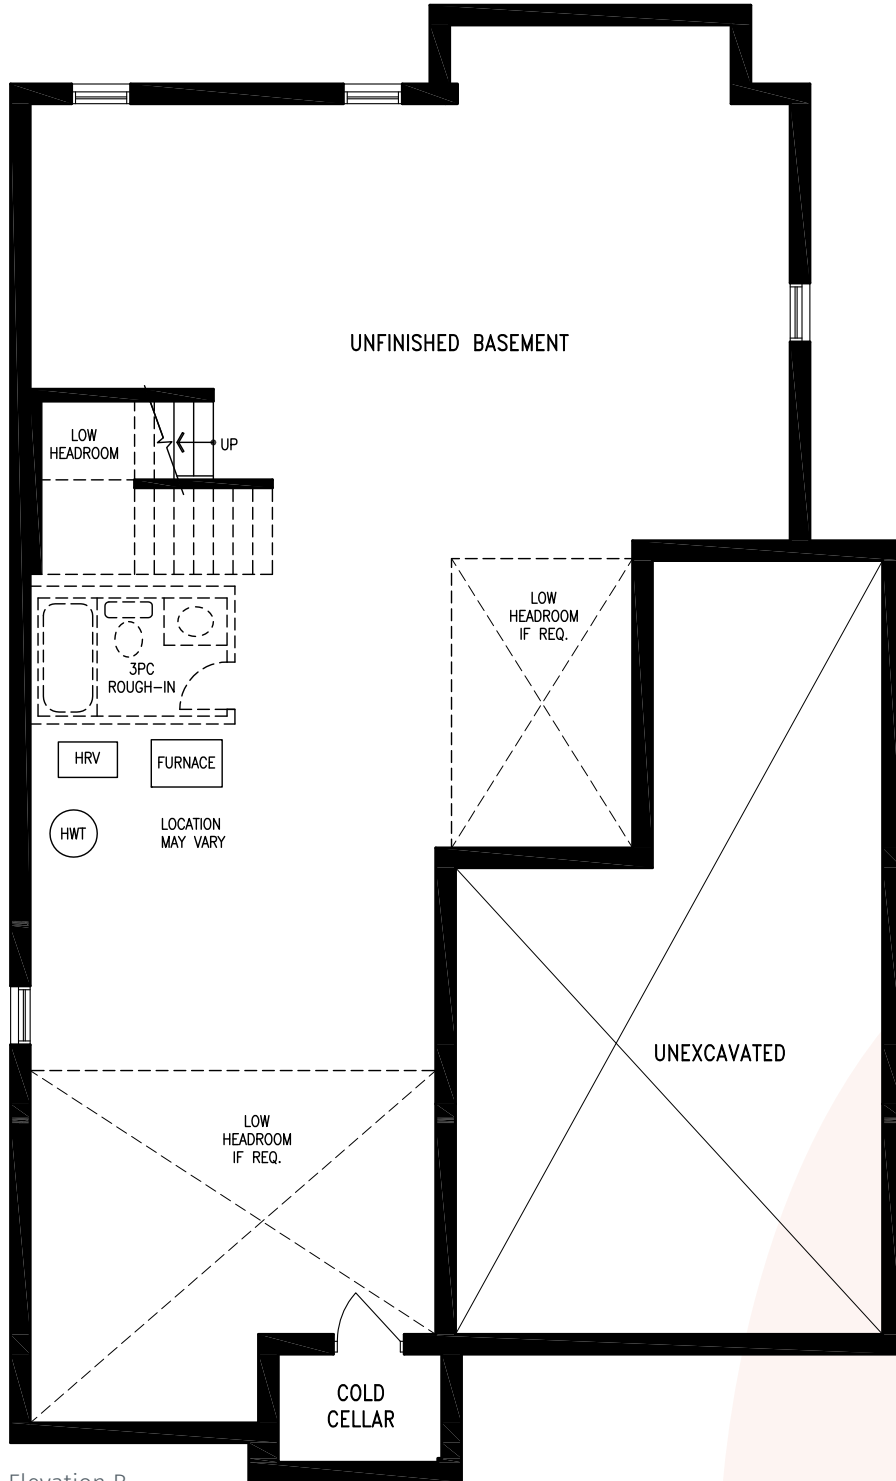

# JORDYN

Elevation B | 3,287 sq. ft.

Elevation B  
**GROUND FLOOR**

THE JORDYN 44-2 prices & specifications subject to change without notice. Useable square footage may vary from that stated herein. Artists concept only E.&O.E. © September 2021 CountryWide Homes. All rights reserved.

# JORDYN

Elevation B | 3,287 sq. ft.

Elevation B  
**SECOND FLOOR**

THE JORDYN 44-2 prices & specifications subject to change without notice. Useable square footage may vary from that stated herein. Artists concept only E.&O.E. © September 2021 CountryWide Homes. All rights reserved.

# JORDYN

Elevation B | 3,287 sq. ft.

Elevation B  
**BASEMENT**

THE JORDYN 44-2 prices & specifications subject to change without notice. Useable square footage may vary from that stated herein. Artists concept only E.&O.E. © September 2021 CountryWide Homes. All rights reserved.