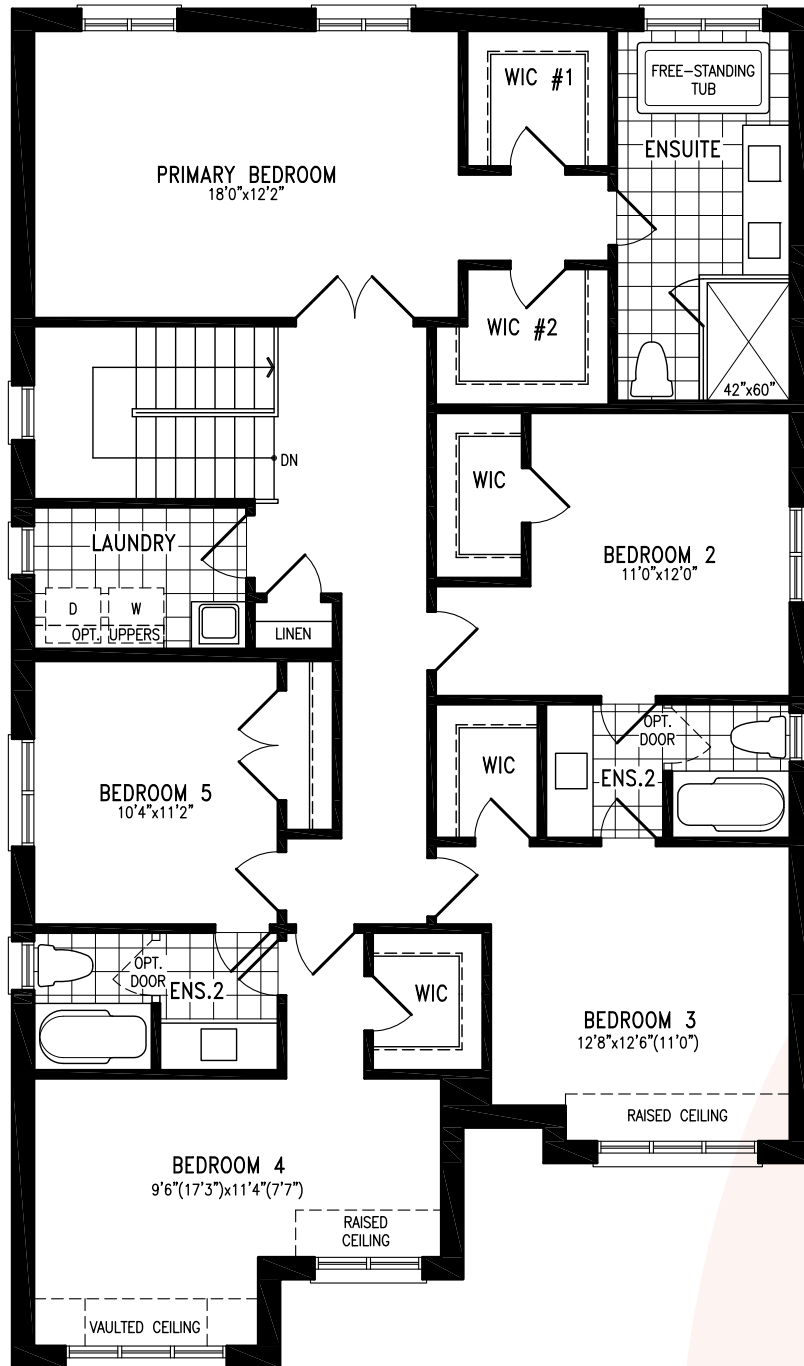

# JORDYN

Elevation B | 3,287 sq. ft.

Elevation B  
**GROUND FLOOR**

THE JORDYN 44-2 prices & specifications subject to change without notice. Useable square footage may vary from that stated herein. Artists concept only E.&O.E. © September 2021 CountryWide Homes. All rights reserved.

**COUNTRYWIDE**

MIDHURST  
VALLEY

44' SINGLES COLLECTION

# JORDYN

Elevation B | 3,287 sq. ft.

Elevation B  
**SECOND FLOOR**

THE JORDYN 44-2 prices & specifications subject to change without notice. Useable square footage may vary from that stated herein. Artists concept only E.&O.E. © September 2021 CountryWide Homes. All rights reserved.